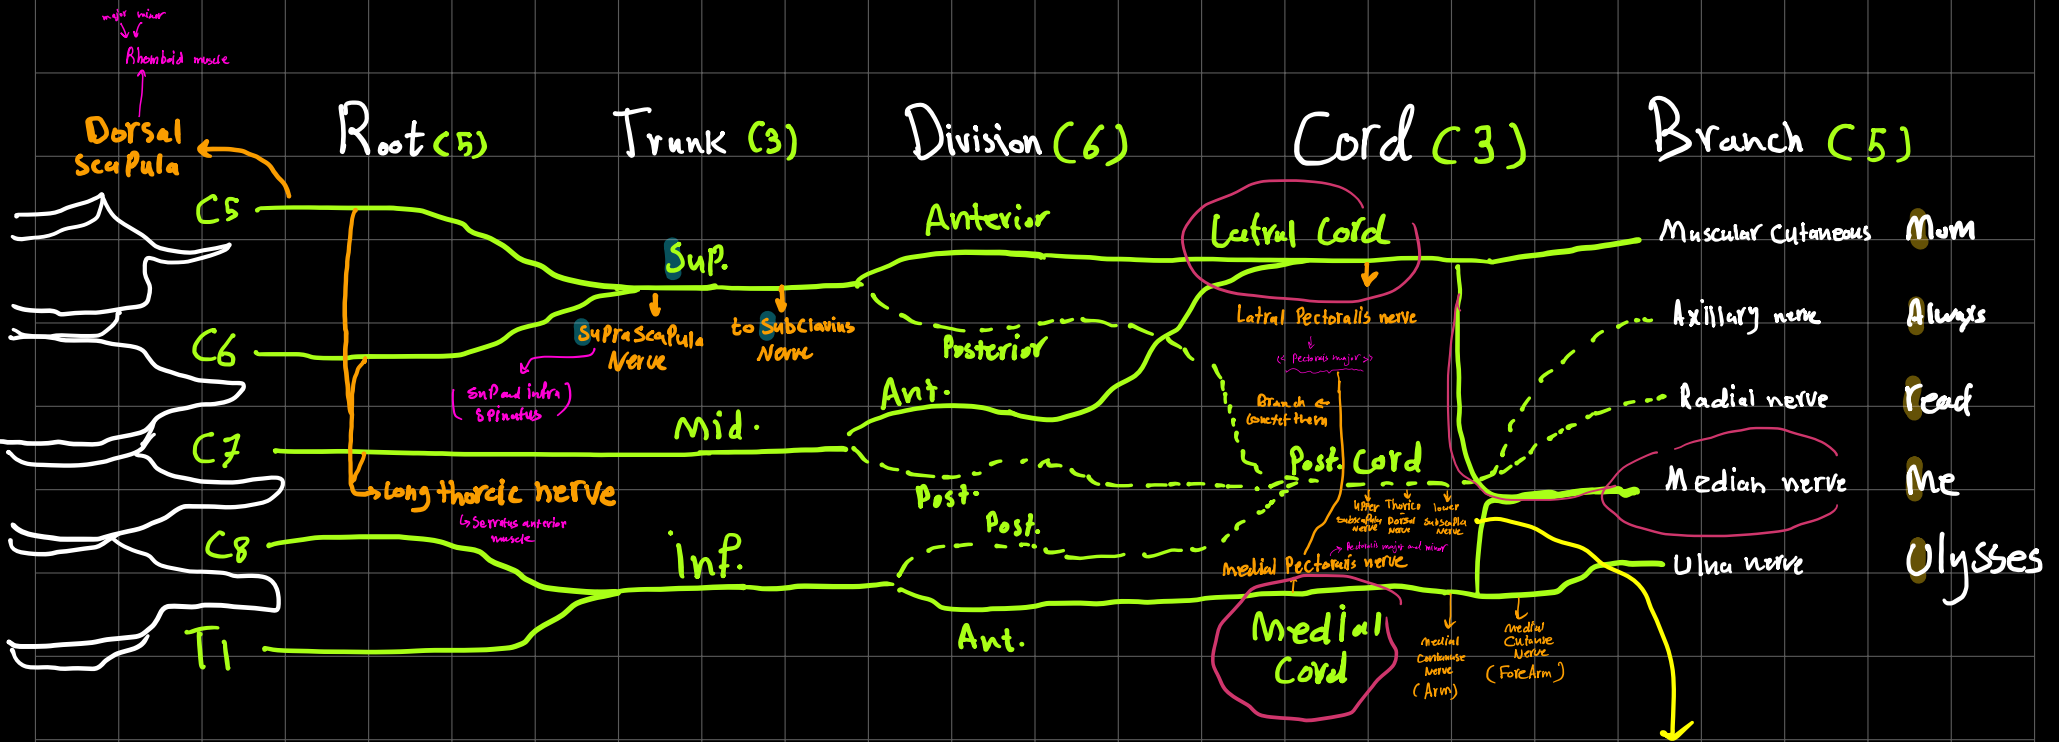

Remember To Drink cold Bear

Posterior Cord Branches:

<< Ultra >>

- Upper subscapular
- Lower subscapular
- Thoracodorsal nerve
- Radial nerve
- Axillary nerve